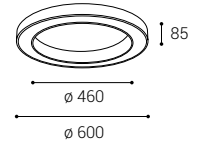

SATURN SLIM

SATURN SLIM 60

	#	W	K	lm		€***
	1273651DT	50	2 CCT**	3.700	TRIAC	238 €
	1273651D	50	2 CCT**	3.700	DALI/PUSH	294 €