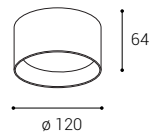

ZETA ON S

	#	W	K	lm		€***
	1480253DT	8-12*	3 CCT**	720-1.080	TRIAC	54 €
	1480253D	15	3 CCT**	1.350	DALI/PUSH	102 €

RING

	#	Color	€***
	6480207		9 €