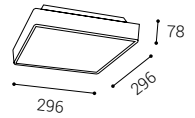

SOLO

SOLO HF # W K lm ° €***

5200254

W 16

K 3 CCT**

lm 1.100

-

€***

95 €

A

< 8 m²

**3CCT SWITCH

*** Price without VAT
Preis ohne MwSt
Prezzo senza IVA
Cena bez DPH
Cena bez DPH