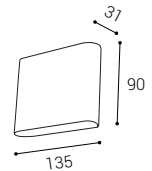

FLAT II

FLAT II S # W K lm €***

5234751

2x3

3 CCT**

2x340

-

60 €

W

1 - 3 m

IP 65

CRI 90+

FLAT II S # W K lm €***

5234754

2x3

3 CCT**

2x340

-

60 €

A

1 - 3 m

IP 65

CRI 90+

FLAT II L # W K lm €***

5234851

2x5

3 CCT**

2x565

-

72 €

W

2 - 6 m

IP 65

CRI 90+

FLAT II L # W K lm €***

5234854

2x5

3 CCT**

2x565

-

72 €

A

2 - 6 m

IP 65

CRI 90+

**3CCT SWITCH

*** Price without VAT
Preis ohne MwSt
Prezzo senza IVA
Cena bez DPH
Cena bez DPH