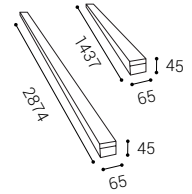

XENO IP54

XENO RAIL	#	Type	Length	€***
	6350301	XENO RAIL 150	1.437 mm	45 €
	6350401	XENO RAIL 300	2.874 mm	90 €