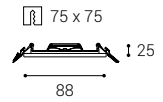

SLIM-Q

SLIM-Q XS	#	W	K	lm		€***

	2182731	6	3.000	480	-	23 €
		< 3 m² icon"/>