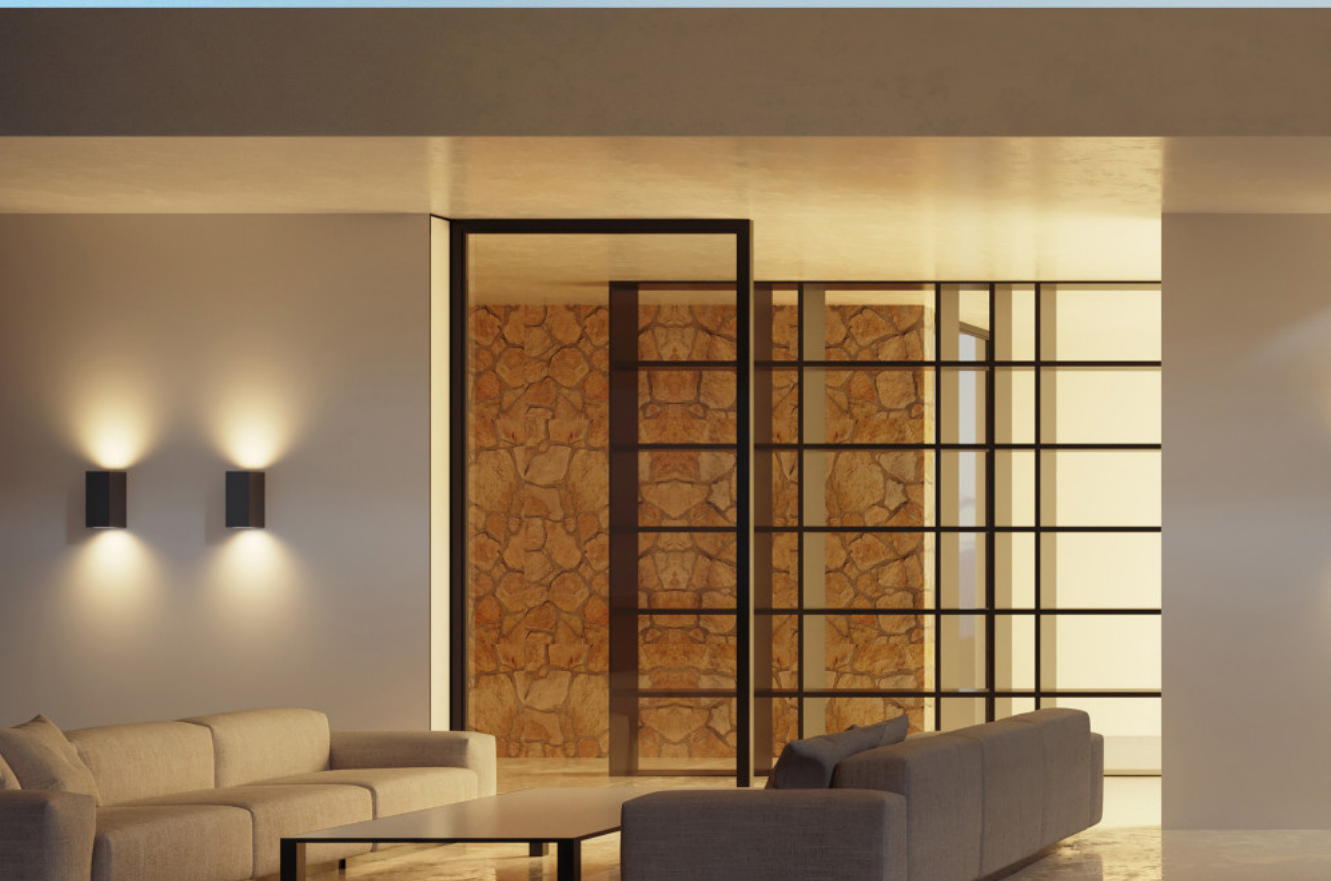

€***

45 €

1 - 3 m

IP 54

*** Price without VAT
Preis ohne MwSt
Prezzo senza IVA
Cena bez DPH
Cena bez DPH

EN Outer angular wall light. Replaceable light source with GU10 base. The luminaire is available in two versions, with unidirectional or bidirectional light. Housing made of aluminum. Available in anthracite color.