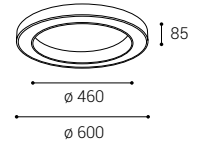

SATURN SLIM 60

	#	W	K	lm		€***
	1273653DT	50	2 CCT**	3.700	TRIAC	238 €
	1273653D	50	2 CCT**	3.700	DALI/PUSH	294 €