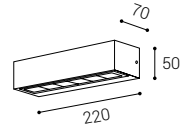

BENO

BENO 1	#	W	K	lm		€***

A

BENO 2	#	W	K	lm		€***

5131434	12	3.000	2x500	-		106 €

A

*** Price without VAT
Preis ohne MwSt
Prezzo senza IVA
Cena bez DPH
Cena bez DPH