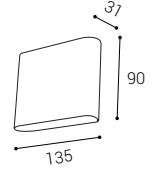

FLAT II

FLAT II S # W K lm €***

5234751

2x3

3 CCT**

2x340

-

60 €

W

1 - 3 m

IP 65

CRI 90+

FLAT II S # W K lm €***

5234754

2x3

3 CCT**

2x340

-

60 €

A

1 - 3 m

IP 65

CRI 90+

FLAT II L # W K lm €***

5234851

2x5

3 CCT**

2x565

-

72 €

W

2 - 6 m

IP 65

CRI 90+

FLAT II L # W K lm €***

5234854

2x5

3 CCT**

2x565

-

72 €

A

2 - 6 m

IP 65

CRI 90+

**3CCT SWITCH

*** Price without VAT
Preis ohne MwSt
Prezzo senza IVA
Cena bez DPH
Cena bez DPH