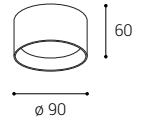

ZETA ON

ZETA ON XS

#	W	K	lm		€***
1480151	8	3 CCT**	720	-	39 €
1480151DT	8	3 CCT**	720	TRIAC	61 €
1480151D	8	3 CCT**	720	DALI/PUSH	77 €

W

< 3 m²

1 - 2 m

ZETA ON XS

#	W	K	lm		€***
1480153	8	3 CCT**	720	-	39 €
1480153DT	8	3 CCT**	720	TRIAC	61 €
1480153D	8	3 CCT**	720	DALI/PUSH	77 €

B

< 3 m²

1 - 2 m

RING

#	Color	€***
6480107		6 €

**3CCT SWITCH

*** Price without VAT
Preis ohne MwSt
Prezzo senza IVA
Cena bez DPH
Cena bez DPH