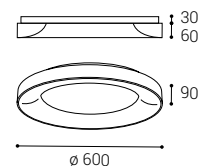

BELLA 60

#	W	K	lm		€***
1270253DT	50	2 CCT**	3.450	TRIAC	252 €
1270253D	50	2 CCT**	3.450	DALI/PUSH	302 €