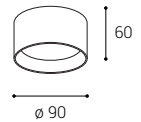

ZETA ON

ZETA ON XS

#	W	K	lm		€***
1480151	8	3 CCT**	720	-	39 €
1480151DT	8	3 CCT**	720	TRIAC	61 €
1480151D	8	3 CCT**	720	DALI/PUSH	77 €

W

< 3 m²

1 - 2 m

ZETA ON XS

#	W	K	lm		€***
1480153	8	3 CCT**	720	-	39 €
1480153DT	8	3 CCT**	720	TRIAC	61 €
1480153D	8	3 CCT**	720	DALI/PUSH	77 €

B

< 3 m²

1 - 2 m

RING

#	Color	€***
6480107		6 €

**3CCT SWITCH

*** Price without VAT
Preis ohne MwSt
Prezzo senza IVA
Cena bez DPH
Cena bez DPH