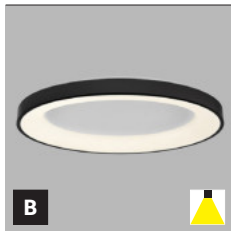

BELLA 80

1273053DT
1273053D

W

K

lm

€***

80

2 CCT**

5.520

TRIAC

398 €

80

2 CCT**

5.520

DALI/PUSH

455 €

B

< 30 m²

30
60

90

ø 800