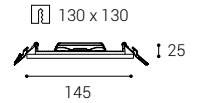

SLIM-Q S	#	W	K	lm		€***

	2182831	10	3.000	800	-	32 €
		< 4 m² icon"/>