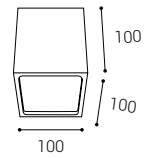

CUBE

CUBE	#	W	K	lm		€***

5111131

W 12

K 3.000

lm 500

-

€*** 98 €

< 4 m²

1 - 2 m

CUBE	#	W	K	lm		€***

5111134

W 12

K 3.000

lm 500

-

€*** 98 €

< 4 m²

1 - 2 m

*** Price without VAT
Preis ohne MwSt
Prezzo senza IVA
Cena bez DPH
Cena bez DPH