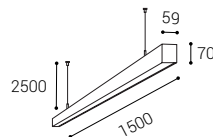

NOLI P-Z

NOLI 150 P-Z # W K lm €***

3235951

60

3 CCT**

6.600

151 €

W

< 30 m²

NOLI 150 P-Z # W K lm €***

3235953

60

3 CCT**

6.600

151 €

B

< 30 m²

CONNECTOR # Color €*** CONNECTOR # Color €***

6239401

Color

8 €

6239403

Color

8 €

**3CCT SWITCH

*** Price without VAT
Preis ohne MwSt
Prezzo senza IVA
Cena bez DPH
Cena bez DPH