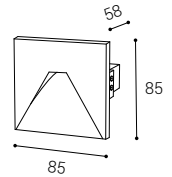

WALK II

WALK II R # W K lm €***

2390551

3

3 CCT**

120

25 €

W

WALK II R # W K lm €***

2390553

3

3 CCT**

120

25 €

B

WALK II Q # W K lm €***

2390651

3

3 CCT**

120

25 €

W

WALK II Q # W K lm €***

2390653

3

3 CCT**

120

25 €

B

**3CCT SWITCH

WALL BOX

Included
Inklusive
Incluso
V balení
V balení

*** Price without VAT
Preis ohne MwSt
Prezzo senza IVA
Cena bez DPH
Cena bez DPH