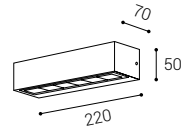

Chip detail
Chip Detail
Dettaglio del chip
Detail čipů
Detail čipov