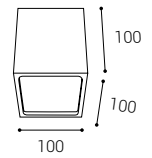

*** Price without VAT
Preis ohne MwSt
Prezzo senza IVA
Cena bez DPH
Cena bez DPH