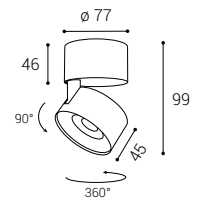

KLIP ON

	#	W	K	lm		€***
	11508231	11	2.700	770	-	80 €
	11508231DT	11	2.700	770	TRIAC	102 €
	11508231D	11	2.700	770	DALI/PUSH	118 €
	11508331	11	3.000	770	-	80 €
	11508331DT	11	3.000	770	TRIAC	102 €
	11508331D	11	3.000	770	DALI/PUSH	118 €