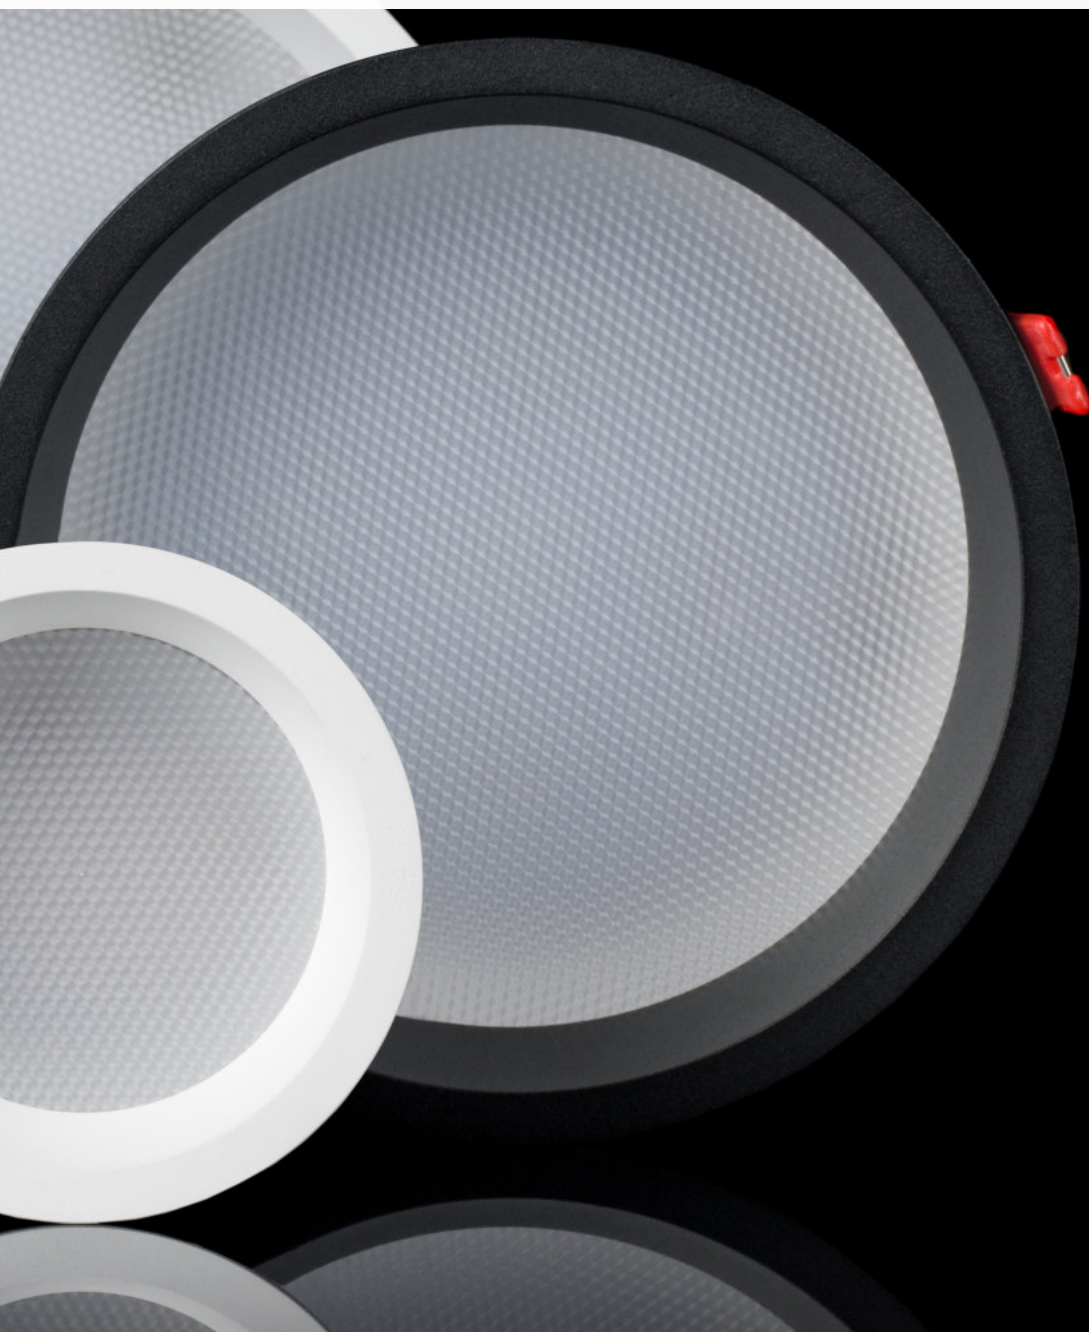

*** Price without VAT
Preis ohne MwSt
Prezzo senza IVA
Cena bez DPH
Cena bez DPH

Recessed lighting
Einbauleuchten
Illuminazione da incasso
Zápustná svítidla
Zápustné svietidlá

SPOT

EN Series of recessed spotlights for indoor installation, equipped with COB LED with UGR <19 and IP44 protection rating. Housing made of aluminum. Available in 3 different styles in white and black color.