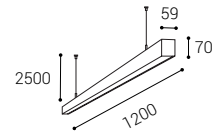

NOLI P-Z

NOLI 120 P-Z # W K lm €***

3235851

40

3 CCT**

4.400

126 €

W

< 20 m²

NOLI 120 P-Z # W K lm €***

3235853

40

3 CCT**

4.400

126 €

B

< 20 m²

CONNECTOR # Color €*** CONNECTOR # Color €***

6239401

Color

€***

8 €

6239403

Color

€***

8 €

**3CCT SWITCH

*** Price without VAT
Preis ohne MwSt
Prezzo senza IVA
Cena bez DPH
Cena bez DPH