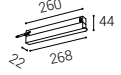

MAG TRACK 48V

DRIVER 100W DALI # Color €***

6092703

■

65 €

DRIVER 250W DALI # Color €***

6092803

■

85 €

REMOTE DRIVER 75W # Color €***

ELG-75-48A

■

79 €

REMOTE DRIVER 100W # Color €***

ELG-100-48A

■

93 €

REMOTE DRIVER 240W # Color €***

ELG-240-48A

■

125 €

DECO COVER 1M, B # Color €***

6420103

■

19 €

T-CONNECTOR # Color €***

6491003

■

39 €

*** Price without VAT
Preis ohne MwSt
Prezzo senza IVA
Cena bez DPH
Cena bez DPH