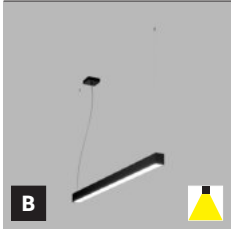

NOLI 120 P-Z # W K lm €***

3235853

40

3 CCT**

4.400

126 €

B

< 20 m²