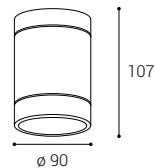

TUBO II | KUBO

TUBO II

	#	W	K	lm		€***
	5234654	10	3 CCT**	1.100	-	68 €