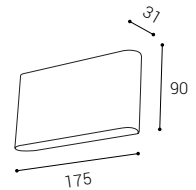

FLAT II

FLAT II S # W K lm €***

5234751

2x3

3 CCT**

2x340

-

60 €

W

1 - 3 m

IP 65

CRI 90+

FLAT II S # W K lm €***

5234754

2x3

3 CCT**

2x340

-

60 €

A

1 - 3 m

IP 65

CRI 90+

FLAT II L # W K lm €***

5234851

2x5

3 CCT**

2x565

-

72 €

W

2 - 6 m

IP 65

CRI 90+

FLAT II L # W K lm €***

5234854

2x5

3 CCT**

2x565

-

72 €

A

2 - 6 m

IP 65

CRI 90+

**3CCT SWITCH

*** Price without VAT
Preis ohne MwSt
Prezzo senza IVA
Cena bez DPH
Cena bez DPH