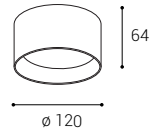

ZETA ON

ZETA ON S

	#	W	K	lm		€***
	1480251DT	8-12*	3 CCT**	720-1.080	TRIAC	54 €
	1480251D	15	3 CCT**	1.350	DALI/PUSH	102 €