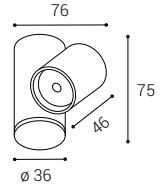

65 €

B

*** Price without VAT
Preis ohne MwSt
Prezzo senza IVA
Cena bez DPH
Cena bez DPH

EN Adjustable, pivoting, round surface-mounted luminaire for ceiling mounting indoors, equipped with COB LED. Housing made of aluminum. Available in chrome, white and black.