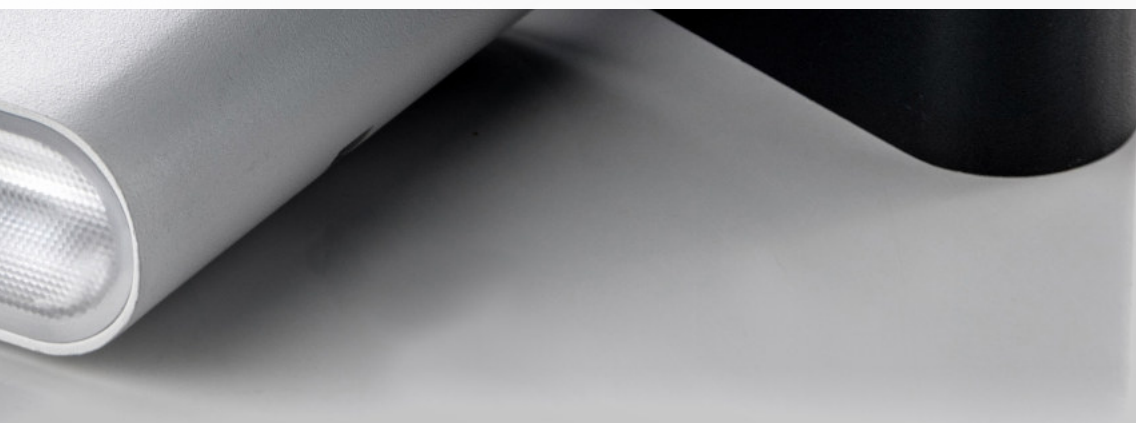

Price without VAT
Preis ohne MwSt
Prezzo senza IVA
Cena bez DPH
Cena bez DPH

Wall lighting
Wandleuchten
Illuminazione da parete
Nástěnná svítidla
Nástenné svietidlá

TONDA | QUADRA

EN Linear luminaire for indoor installation, equipped with SMD LED with protection class IP 44. Slim design with invisible screws concealed behind magnetic end pieces. Housing made of aluminum, opal diffuser, chrome-plated. Available in 2 different shapes and 3 lengths.