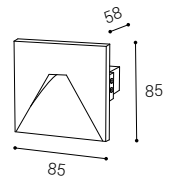

WALK II

WALK II R # W K lm €***

2390551

3

3 CCT**

120

25 €

W

WALK II R # W K lm €***

2390553

3

3 CCT**

120

25 €

B

WALK II Q # W K lm €***

2390651

3

3 CCT**

120

25 €

W

WALK II Q # W K lm €***

2390653

3

3 CCT**

120

25 €

B

**3CCT SWITCH

WALL BOX

Included
Inklusive
Incluso
V balení
V balení

*** Price without VAT
Preis ohne MwSt
Prezzo senza IVA
Cena bez DPH
Cena bez DPH