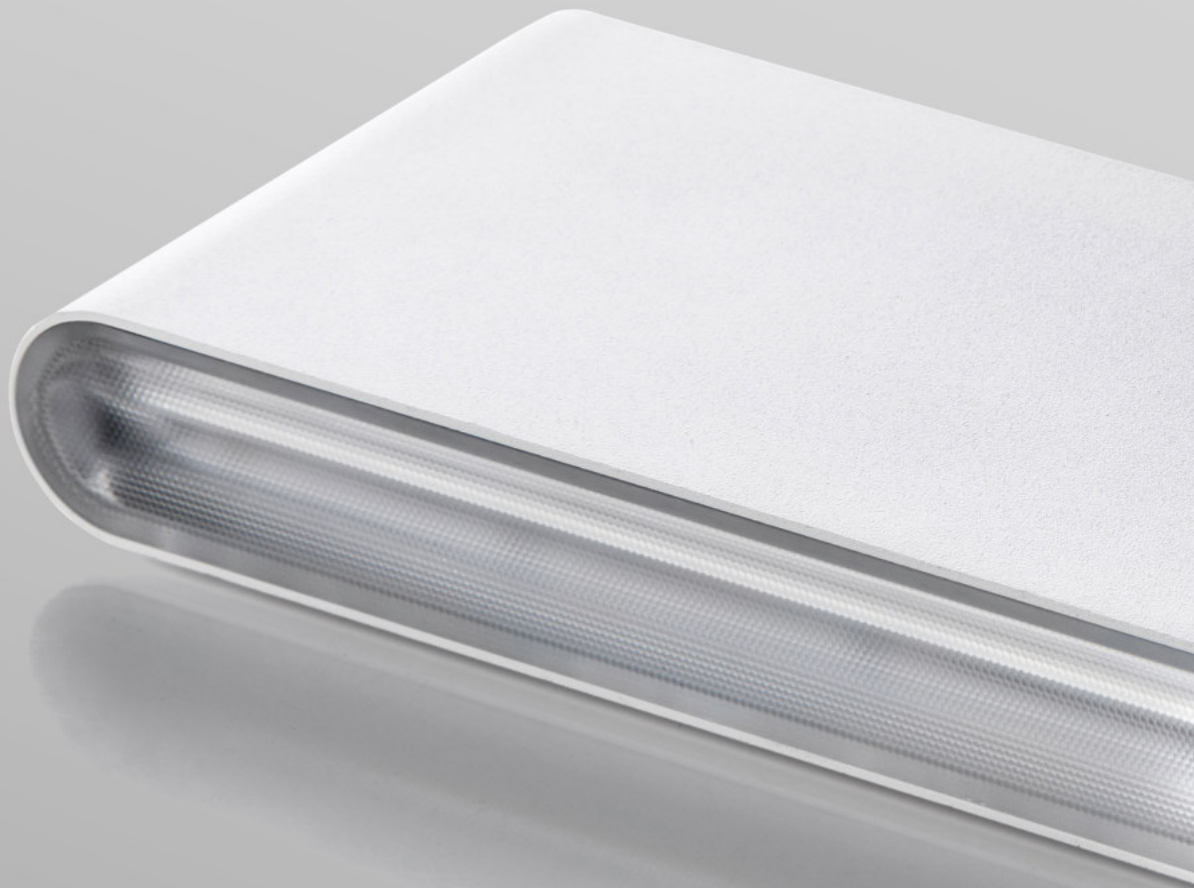

Price without VAT
Preis ohne MwSt
Prezzo senza IVA
Cena bez DPH
Cena bez DPH

Wall lighting
Wandleuchten
Illuminazione da parete
Nástěnná svítidla
Nástenné svietidlá

TONDA | QUADRA

EN Linear luminaire for indoor installation, equipped with SMD LED with protection class IP 44. Slim design with invisible screws concealed behind magnetic end pieces. Housing made of aluminum, opal diffuser, chrome-plated. Available in 2 different shapes and 3 lengths.