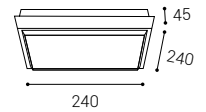

*** Price without VAT
Preis ohne MwSt
Prezzo senza IVA
Cena bez DPH
Cena bez DPH