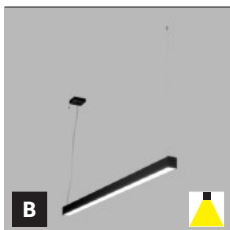

NOLI 150 P-Z # W K lm €***

3235953

60

3 CCT**

6.600

151 €

B

< 30 m²