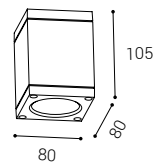

KUBO

	#	W	K	lm		€***
	5130334	6	3.000	250	-	55 €