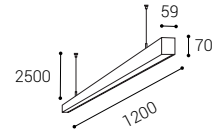

NOLI P-Z

NOLI 120 P-Z # W K lm €***

3235851

40

3 CCT**

4.400

126 €

W

< 20 m²

NOLI 120 P-Z # W K lm €***

3235853

40

3 CCT**

4.400

126 €

B

< 20 m²

CONNECTOR # Color €*** CONNECTOR # Color €***

6239401

Color

€***

8 €

6239403

Color

€***

8 €

**3CCT SWITCH

*** Price without VAT
Preis ohne MwSt
Prezzo senza IVA
Cena bez DPH
Cena bez DPH