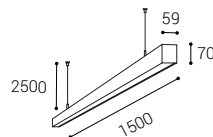

NOLI P-Z

NOLI 150 P-Z # W K lm €***

3235951

60

3 CCT**

6.600

151 €

W

< 30 m²

NOLI 150 P-Z # W K lm €***

3235953

60

3 CCT**

6.600

151 €

B

< 30 m²

CONNECTOR # Color €*** CONNECTOR # Color €***

6239401

Color

8 €

6239403

Color

8 €

**3CCT SWITCH

*** Price without VAT
Preis ohne MwSt
Prezzo senza IVA
Cena bez DPH
Cena bez DPH