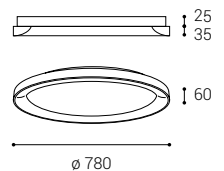

BELLA SLIM

BELLA SLIM 78

#	W	K	lm
1271751DT	60	2 CCT**	4.200
1271751D	60	2 CCT**	4.200

W

K

lm

€***

< 21 m²

BELLA SLIM 78

#	W	K	lm
1271753DT	60	2 CCT**	4.200
1271753D	60	2 CCT**	4.200

W

K

lm

€***

< 21 m²

BELLA SLIM 78

#	W	K	lm
1271758DT	60	2 CCT**	4.200
1271758D	60	2 CCT**	4.200

W

K

lm

€***

< 21 m²

**2CCT SWITCH

*** Price without VAT
Preis ohne MwSt
Prezzo senza IVA
Cena bez DPH
Cena bez DPH