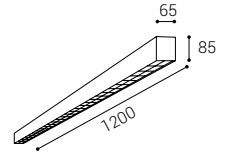

LINO LASER

LINO LASER 120

#	W	K	lm		€***
1312333	24-32*	3.000	2.880-3.840	-	197 €
1312333D	32	3.000	3.840	DALI/PUSH	244 €
1312343	24-32*	4.000	2.880-3.840	-	197 €
1312343D	32	4.000	3.840	DALI/PUSH	244 €

B

< 15 m²

*ADJUSTABLE POWER

Price without VAT
Preis ohne MwSt
Prezzo senza IVA
Cena bez DPH
Cena bez DPH