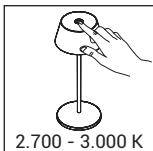

**TOUCH DIM/CCT

2.700 - 3.000 K

Touch dim/CCT
Stufenloses Dimmen/CCT
Touch dim/CCT
Plynulé stmivání/CCT
Plynulé stmievanie/CCT