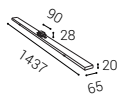

XENO

XENO RAIL # Type Length €***

6350301	XENO RAIL 150	1.437 mm	45 €
6350401	XENO RAIL 300	2.874 mm	90 €

TRACK MODULE # Type €***

6350601	150	100 €

HF DALI SENSOR MODULE # Type €***

6353001	150	145 €

END CAP # €***

6350801	2 €

COVER # Type €***

6350501	150	12 €

POWER TERMINAL # €***

6351000	7 €

END BOX # €***

6350901	15 €

PG 13,5 # €***

6351200	1 €

SUSPENSION # Length €***

6350700	2,5m	8 €

*** Price without VAT
Preis ohne MwSt
Prezzo senza IVA
Cena bez DPH
Cena bez DPH